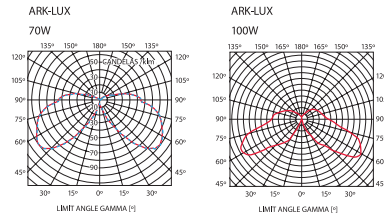

- ⦿ S.1 - SON-E (E27) Internal ignitor
- ⦿ M.1 - MBF/U (E27)
- ⦿ I.2 - Incandescent (E27) ES
- ⦿ H.3 - Metal Halide (E27)
- ⦿ CF.4 - Compact fluorescent, 2 pin, (GX24d-3), triple
- ⦿ CF.5 - Compact fluorescent, 4 pin, (GX24q-3), triple
- ⦿ CF.6 - Compact fluorescent, 4 pin, (GX24q-4), triple
- ⦿ CF.7 - Compact Fluorescent QE, 4 Pin, (GX24q-5), triple
- ⦿ CF.7.7 - Compact Fluorescent QE, 4 Pin, (GX25q-6), triple