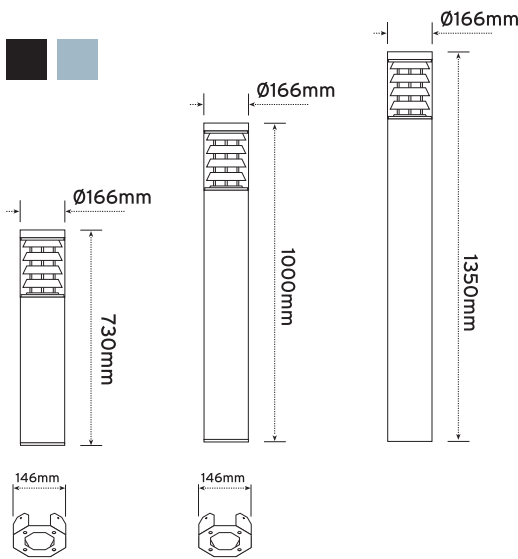

## ARK-LUX

Clean, modern styling to compliment the appearance of both landscape and structure by day or night. Aluminium tube construction with tough polycarbonate head and reflector provide a good vandal resistance. Available in three options, root mounted for extra vandal resistance and plate mounted in two size options. Also available in silver grey colour finish and any other RAL colour finish by special order.

- ⦿ S.1 - SON-E (E27) Internal ignitor
- ⦿ M.1 - MBF/U (E27)
- ⦿ I.2 - Incandescent (E27) ES
- ⦿ H.3 - Metal Halide (E27)
- ⦿ CF.4 - Compact fluorescent, 2 pin, (GX24d-3), triple
- ⦿ CF.5 - Compact fluorescent, 4 pin, (GX24q-3), triple
- ⦿ CF.6 - Compact fluorescent, 4 pin, (GX24q-4), triple
- ⦿ CF.7 - Compact Fluorescent QE, 4 Pin, (GX24q-5), triple
- ⦿ CF.7.7 - Compact Fluorescent QE, 4 Pin, (GX25q-6), triple

### TECHNICAL SPECIFICATION

HOUSING	Tube die cast aluminium
DIFFUSERS	Polycarbonate
LOUVRE	White high temperature thermo-plastic
CONTROL GEAR	Available with a wide variety of options
ACCESS	Detachable head
FIXINGS	Corrosion and anti-seizure resistant
COLOUR	Black RAL 9011 as standard, Silver RAL 7000

IP54

DESCRIPTION	LAMP	Wt.(kg)	PART No.
<b>PLATE MOUNTED (730MM) IP54</b>			
<b>HIGH PRESSURE SODIUM</b>			
50W	S.1	7.70	ABOL50S/73
70W	H.3	7.70	ABOL70S/73
<b>MERCURY BLENDED FLU.</b>			
50W	M.1	7.70	ABOL50M/73
80W	M.1	7.70	ABOL80M/73
<b>METAL HALIDE</b>			
70W	H.3	7.70	ABOL70H/73
<b>COMPACT FLUORESCENT</b>			
26W S/START	CF.4	7.70	ABOL26/73
26W HF	CF.4	7.70	ABOL26/HF/73
32W HF	CF.5	7.70	ABOL32/HF/73
42W HF	CF.6	7.70	ABOL42/HF/73
57W HF	CF.7	7.70	ABOL57/HF/73
<b>GLS-ES</b>			
100W GLS	I.2	6.30	ABOL100/73